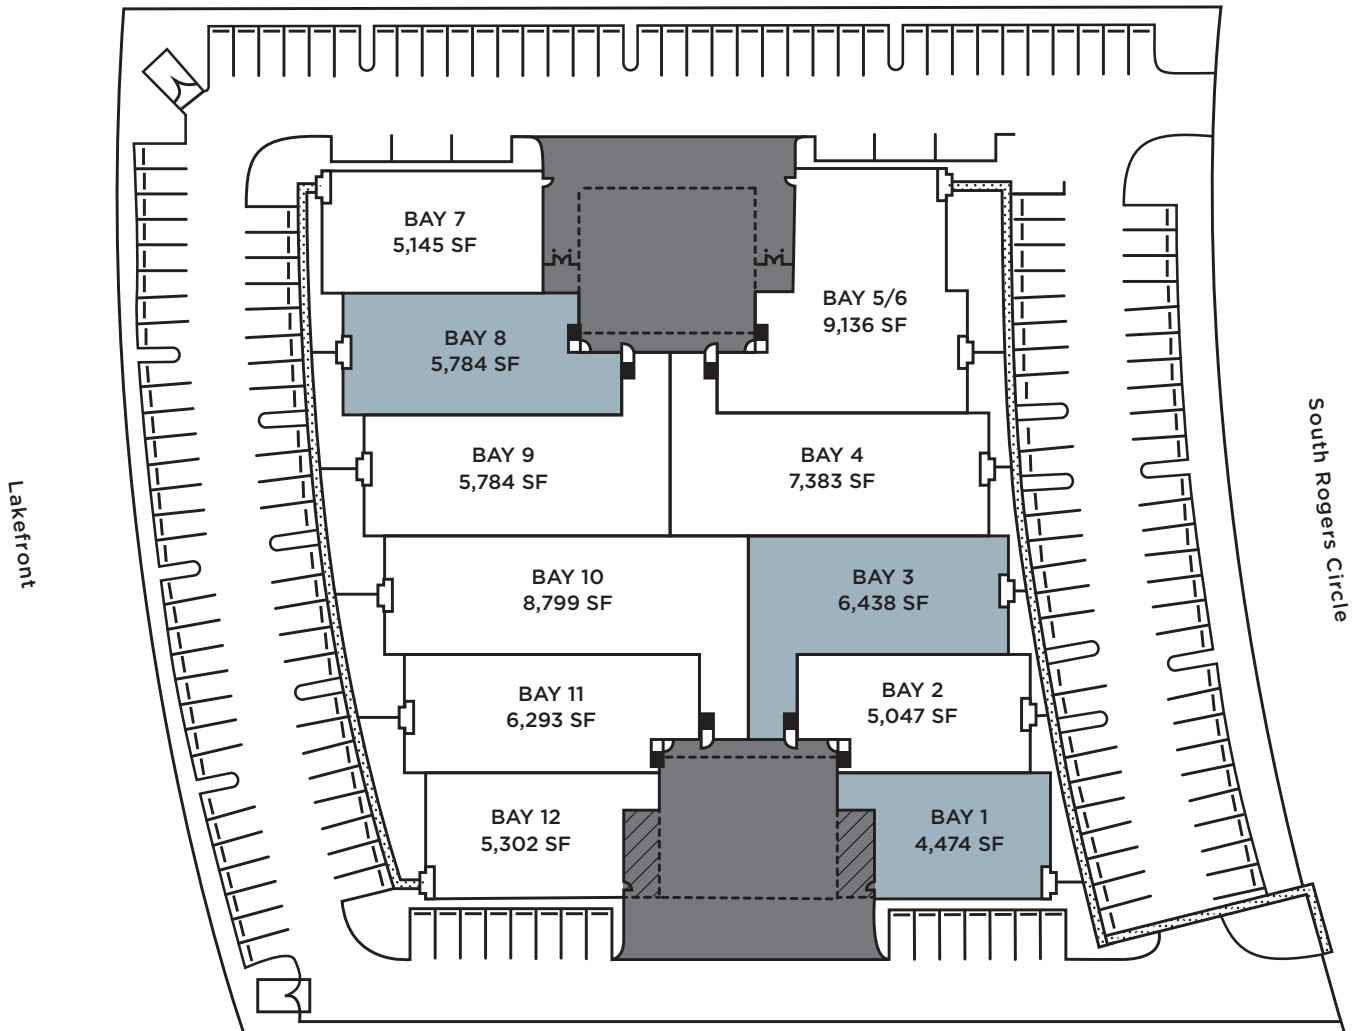

1141 SOUTH ROGERS CIRCLE BOCA RATON, FLORIDA 33487

- 70,927 SF, two-story Class A flex-warehouse facility
- Floor-to-ceiling windows
- Upgraded finishes
- Individual front entries
- Central Boca Raton location
- Less than two miles from Interstate 95
- 24' clear ceiling height
- Fully air-conditioned bays
- Fire suppression system
- Dock-high loading doors with levelers
- Grade-level drive-in doors
- Private restrooms

1141 SOUTH ROGERS CIRCLE
BOCA RATON, FLORIDA 33487

- available space
- loading court
- M dock-high door
- drive-in door