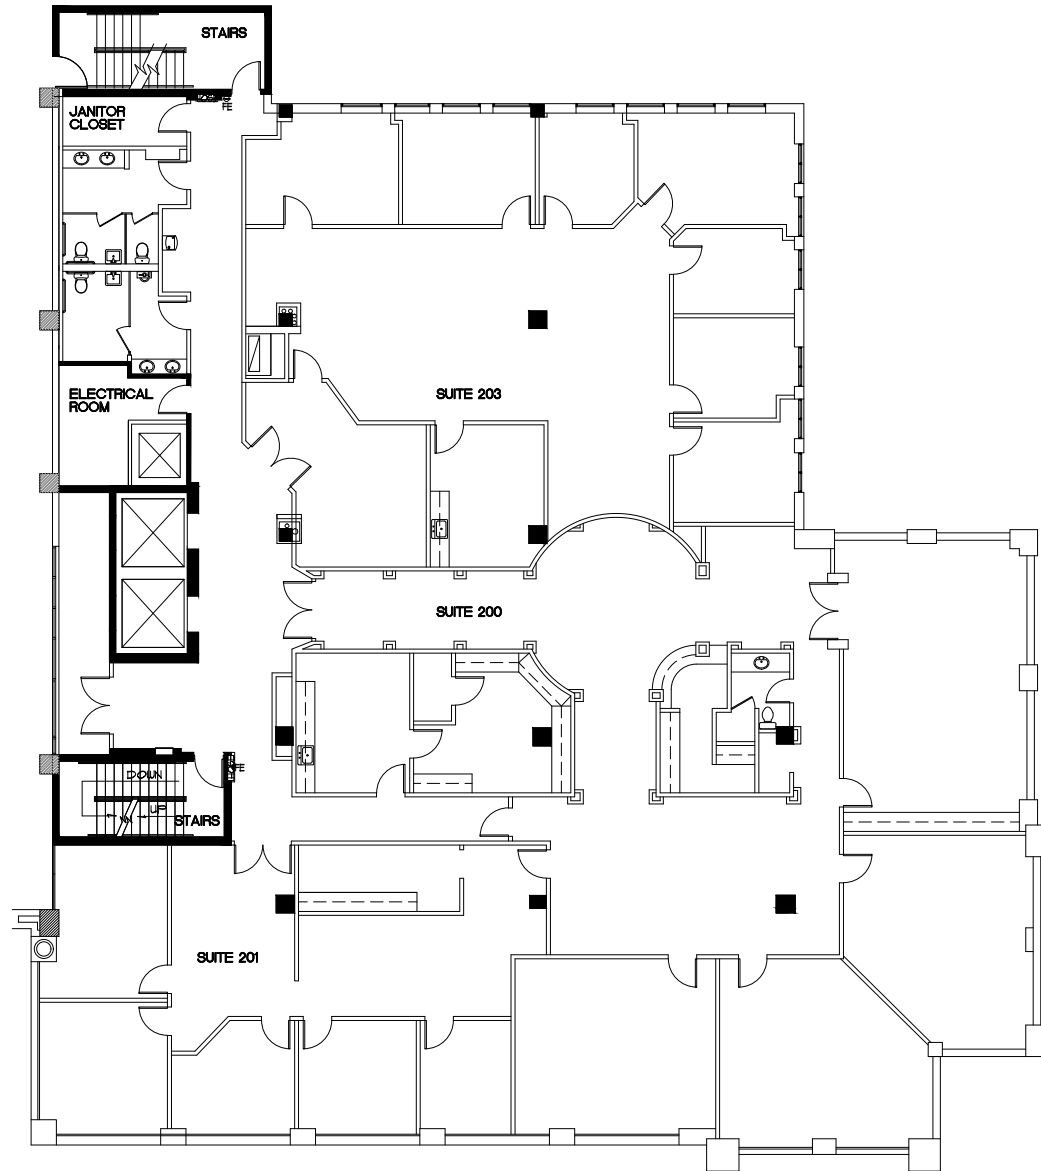

# ONE CITY CENTRE

Suite 200 | 8,148 SF

LEASED AND MANAGED BY

# ONE CITY CENTRE

Suite 200 | 8,148 SF

GRAND ENTRANCE AND HALLWAY

EXECUTIVE BOARDROOM

EXECUTIVE OFFICE ON WINDOW LINE

EXECUTIVE OFFICE ON WINDOW LINE