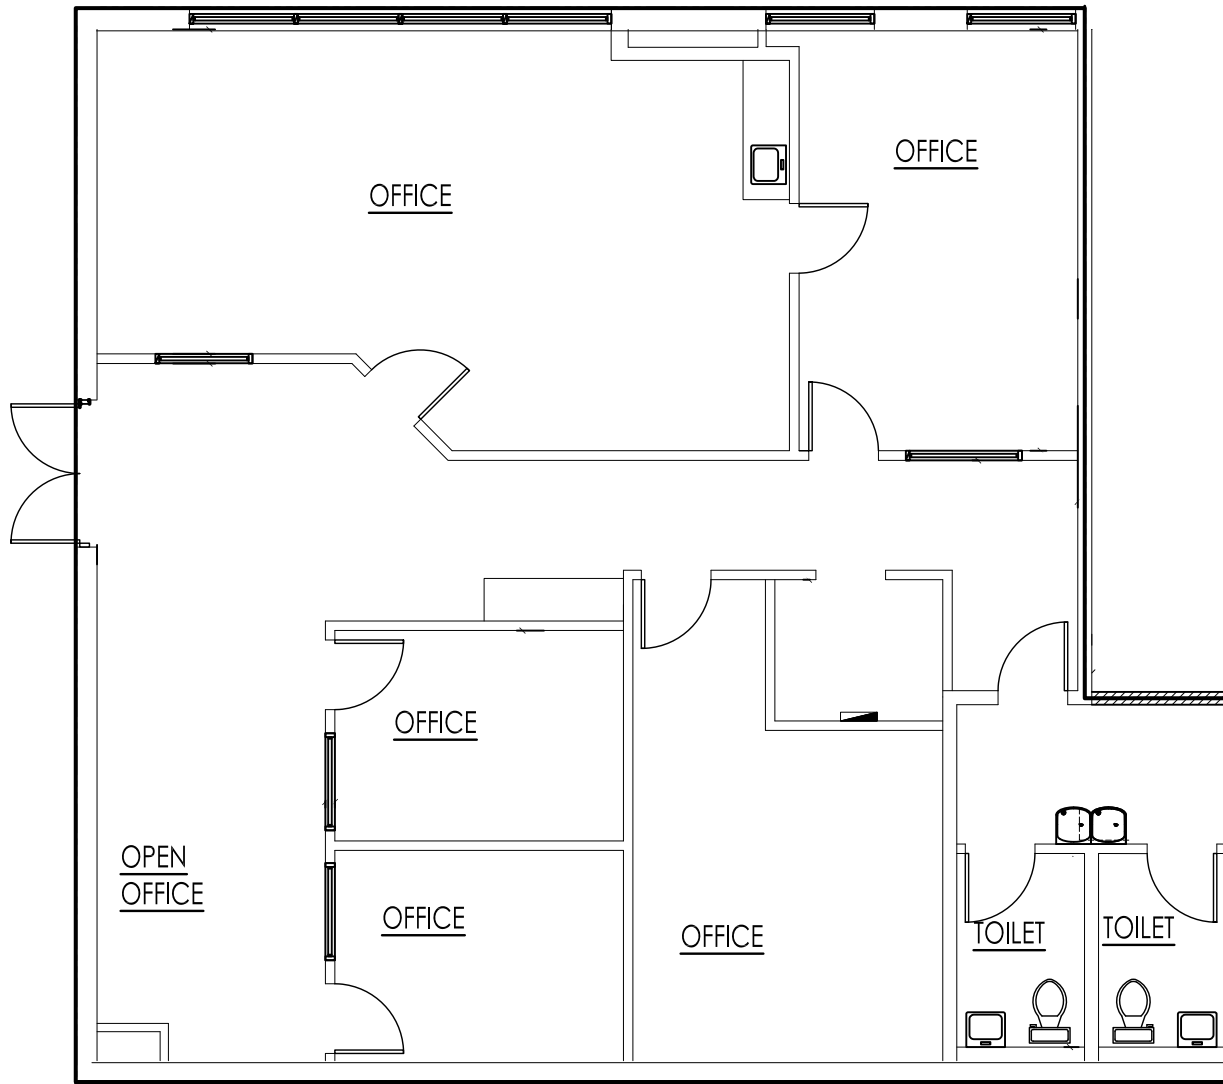

GLADES CENTRE

Suite C | 2,115 SF

LEASED AND MANAGED BY